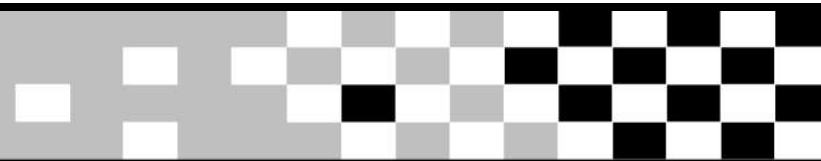

# Asia Road Racing Championship

Sorted on best lap time

SS600 Sepang 5.543 km  
 Practice 4 04/03/2020 10:00  
 Practice (1:00:00 Time) started at 10:00:00

Pos	No.	Name	Nat	Team	Best Tm	Diff	Gap	Best Speed	In Lap	Model
1	77	Md Adam Md Norrodin	MAS	PACHI ZK Racing	2:09.029			154.654	14	YAMAHA YZF-R6
2	20	Azroy Hakeem Anuar	MAS	Boon Siew HONDA Racing Team	2:10.104	1.075	1.075	153.376	17	HONDA CBR600RR
3	66	Md Ibrahim Md Norrodin	MAS	PACHI ZK Racing	2:10.137	1.108	0.033	153.337	9	YAMAHA YZF-R6
4	32	Md Helmi Azman	MAS	Boon Siew HONDA Racing Team	2:10.224	1.195	0.087	153.234	15	HONDA CBR600RR
5	50	Ahmad Afif Amran	MAS	YAMAHA GEN BLU Racing Team	2:10.547	1.518	0.323	152.855	6	YAMAHA YZF-R6
6	33	Ahmad Yudhistira	INA	VICTOR RACING TEAM	2:10.846	1.817	0.299	152.506	6	YAMAHA YZF-R6
7	22	Soichiro Minamimoto	JPN	Akeno Speed YAMAHA Racing	2:11.605	2.576	0.759	151.626	4	YAMAHA YZF-R6
8	56	Ratthapong Wilairot	THA	YAMAHA Thailand Racing TEAM	2:11.745	2.716	0.140	151.465	9	YAMAHA YZF-R6
9	18	Yusuke Nakamura	JPN	Akeno Speed YAMAHA Racing	2:11.929	2.900	0.184	151.254	10	YAMAHA YZF-R6
10	36	Md Faerozi Toreqottullah	INA	YAMAHA RACING INDONESIA	2:11.948	2.919	0.019	151.232	14	YAMAHA YZF-R6
11	23	Md Ramdan Rosli	MAS	ONEXO TKKR SAG Racing Team	2:12.078	3.049	0.130	151.083	2	YAMAHA YZF-R6
12	69	Troy Jacob Cua Alberto	PHI	Honda Philippines Okada Manila Access Plus Racing	2:12.391	3.362	0.313	150.726	2	HONDA CBR600RR
13	321	McKinley Kyle Paz	PHI	YAMAHA GEN BLU Racing Team	2:12.552	3.523	0.161	150.543	13	YAMAHA YZF-R6
14	67	Rei Toshima	JPN	Speed Heart DOGFIGHTRACING JP YAMAHA	2:12.667	3.638	0.115	150.413	4	YAMAHA YZF-R6
15	87	Nazirul Izzat Md Bahaudin	MAS	ONEXO TKKR SAG Racing Team	2:13.524	4.495	0.857	149.447	1	YAMAHA YZF-R6
16	12	Sota Furuyama	JPN	VICTOR RACING TEAM				-	0	YAMAHA YZF-R6